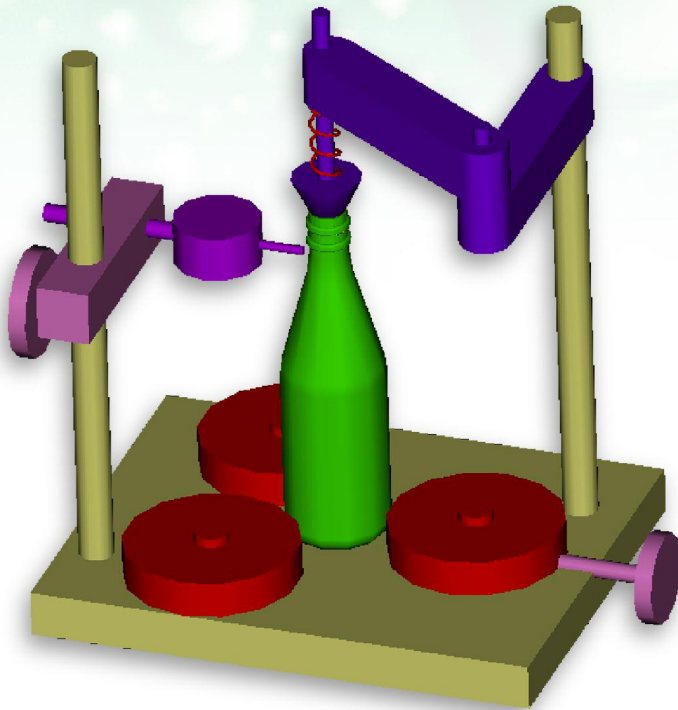

# GLASS BOTTLE CONCENTRICITY

**SOMEX**  
... INNOVATION

## BENEFITS:

- ACCURATE AND REPEATABLE
- UNIQUE BOTTLE HOLDING MECHANISM
- HOLDS FULL RANGE OF BOTTLE SIZES

The SOMEX Concentricity Fixture:- Attached to the solid base are 3 large diameter rollers to ensure the base of the bottle is easily rotated. The fixture also has a pivot arm which engages the top of the bottle with a downward force, this feature will increase the accuracy and repeatability of the test.