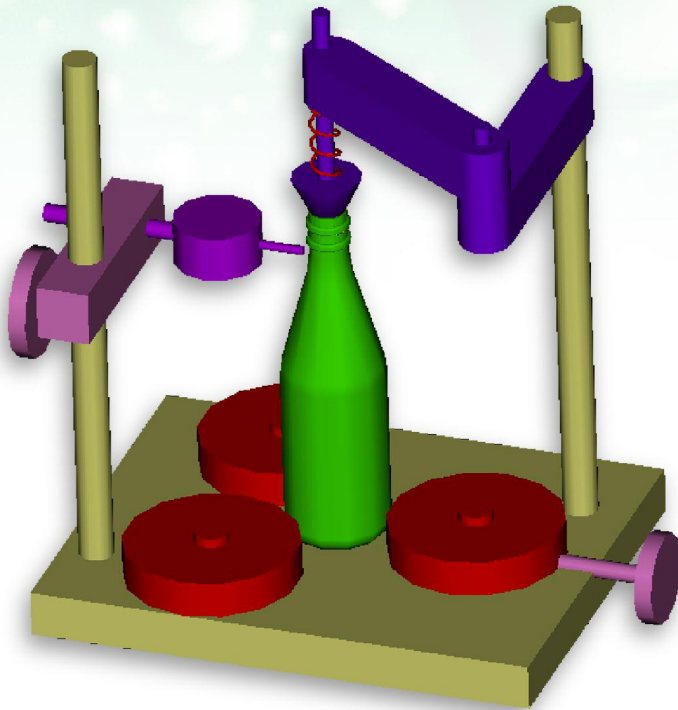

GLASS BOTTLE CONCENTRICITY

SOMEX
... INNOVATION

BENEFITS:

- ACCURATE AND REPEATABLE
- UNIQUE BOTTLE HOLDING MECHANISM
- HOLDS FULL RANGE OF BOTTLE SIZES

The SOMEX Concentricity Fixture:- Attached to the solid base are 3 large diameter rollers to ensure the base of the bottle is easily rotated. The fixture also has a pivot arm which engages the top of the bottle with a downward force, this feature will increase the accuracy and repeatability of the test.